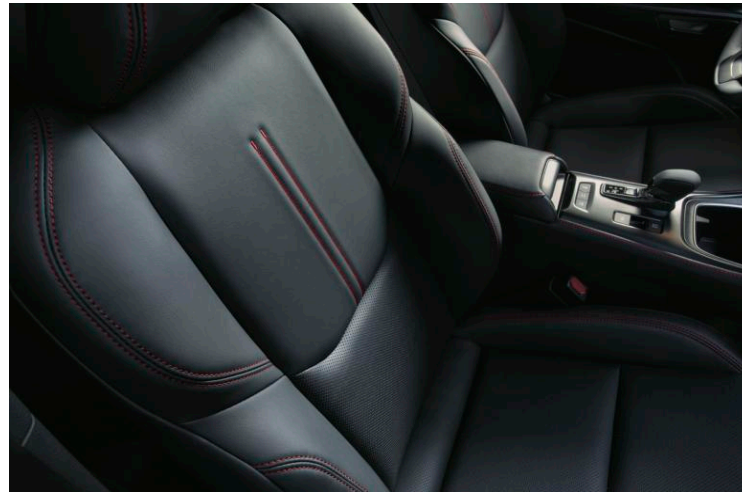

EMOTION

Safety

- Lexus Safety Sense 3 (LSS+ 3)
- Supplemental Restraint System (SRS) airbags
- Pre-Collision System
- Front Pedestrian Detection
- Front Cyclist Detection
- Front Motorcyclist Detection, Daytime Only
- Emergency Driving Stop System (EDSS)
- Emergency Steering Assist (ESA)
- Proactive Driving Assist (PDA)
- Intersection Turning Assist (ITA)
- Predictive Efficient Drive
- Rear-View Camera
- Road Sign Assist
- Lane Trace Assist
- Dynamic Radar Cruise Control (DRCC), all-speed
- Adaptive Speed Limiter
- Anti-theft System - Immobiliser and Alarm
- Intelligent Parking Assist Sensors, Front And Rear

Convenience

- Dusk Sensor
- Dual Zone Automatic Climate Control
- Rain sensor
- Wireless Door Lock
- Smart Start System
- Remote Air Conditioner
- Illuminated Entry System (Foot, Room, Door)
- Trim, Centre Console
- Electric Parking Brake (EPB)
- Electrochromatic Rear-View Mirror
- Ambient Lighting (Single Colour)

Interior & Instrumentation

- 3-Spoke, Tahara Leather Steering Wheel
- 7" Colour Multi-Information Instrument Cluster

Seats

- Sport Front Seats
- 6-Way Manually Adjustable Driver and Passenger Seat
- 2-Way Lumbar Support, Driver Seat
- Heated Front Seats
- Manually folding rear seat backrest, 60/40 split

Exterior & Visibility

- LED Headlights (Single)
- Automatic High Beam
- Power-Adjustable, Heated Door Mirrors With Auto Fold
- Shark-Fin Antenna

Audio & Nav

- 9.8" Touchscreen Display
- Bluetooth® hands-free system
- 6 speakers
- Smartphone integration (Wireless Apple CarPlay®, wired Android Auto™)
- Lexus Link Cloud-based Navigation

Wheels

- Tyre Repair Kit

Adds to Elegant

- Perforated Black Tahara Leather Upholstery
- 18" Alloy Wheels, Dark Grey With Machined Finish, 225/55 R18 Tyres
- Privacy Glass
- Smart Entry
- USB Ports x5 (2 x Front and Rear, 1 x Centre Console, Type C)
- Wireless Smartphone Charger
- Bitone Exterior

Nitrogen Oxides (NOx)	8.6mg/km
Fuel Consumption Combined (WLTP)	4.5l/100km
CO² Combined (WLTP)	103g/km
Annual Road Tax	€180
Braked Towing Capacity	750kg

Apple CarPlay is a trademark of Apple Inc.