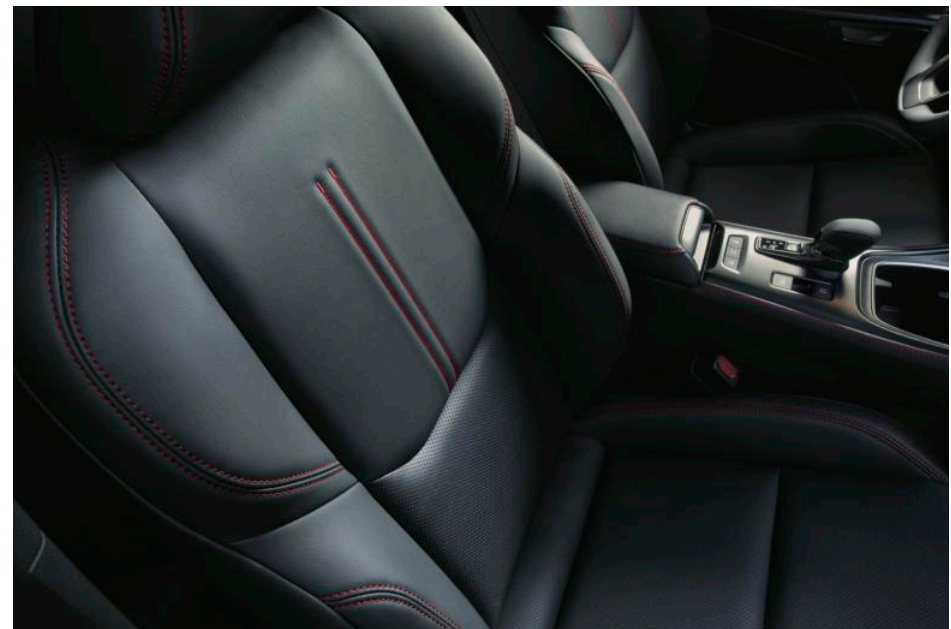

Emotion - Black Perforated Tahara Leather with Red Stitching